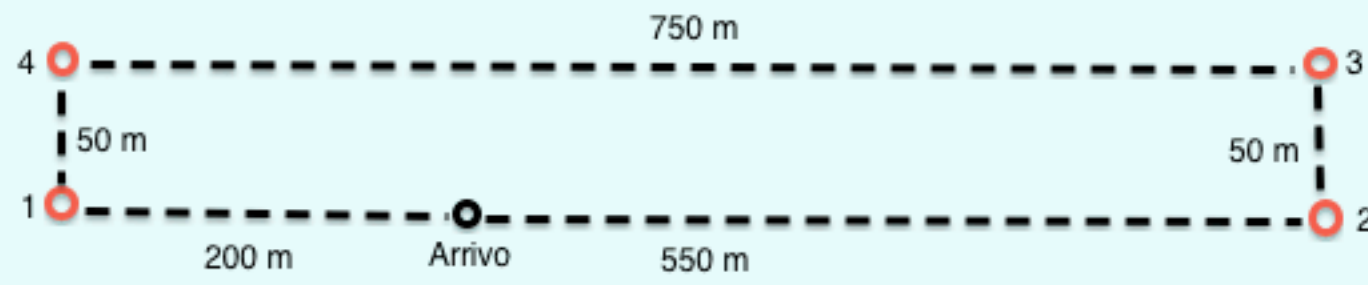

- Semaforo - Traffic light
- Ambulanze - Ambulance
- Controllo Motori - Engine Control
- Barche Recupero - Payback Boat

- ➔ Giuria - Jury
- ➔ Cronometristi - Timekeepers
- ➔ Speaker - Speaker
- ➔ Team Manager - Team Manager
- Boa 1,2,3,4 - Total Left Buoys
- Boa Arrivo - Boa Arrival
- Boa Uscita - Exit
- Boa Entrata - Entrance
- Pontile Partenza - Star Line
- Pontile Alaggio Varo - Haulages
- ➔ Segreteria Ad. - Secretary
- ➔ Stampa - Press Agent
- Gru - Crane